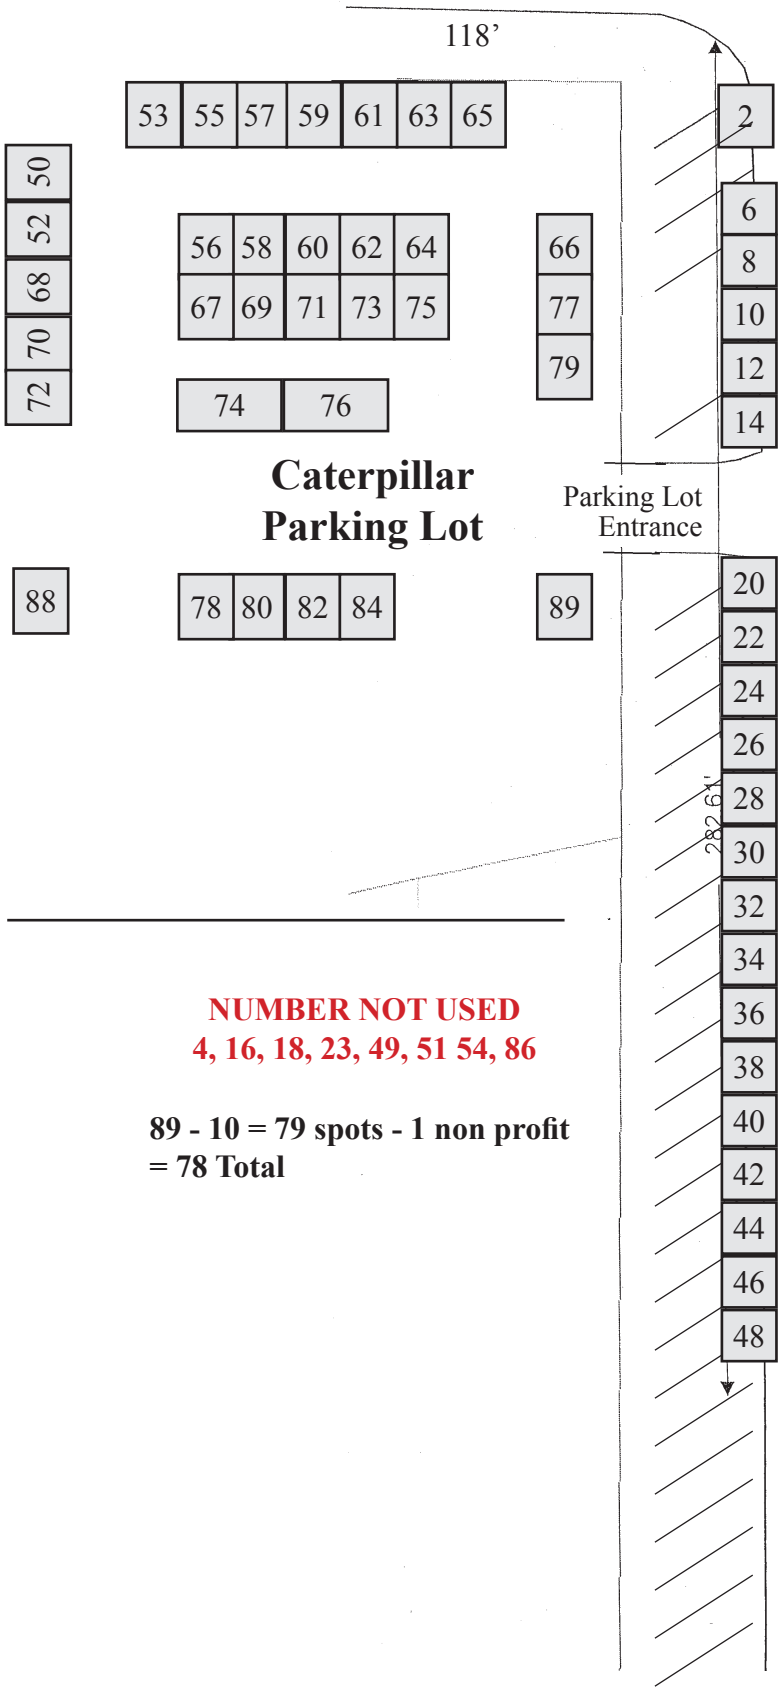

MILWAUKEE AVENUE

**NUMBER NOT USED**  
4, 16, 18, 23, 49, 51 54, 86

89 - 10 = 79 spots - 1 non profit  
= 78 Total

11TH AVE

MADISON AVE